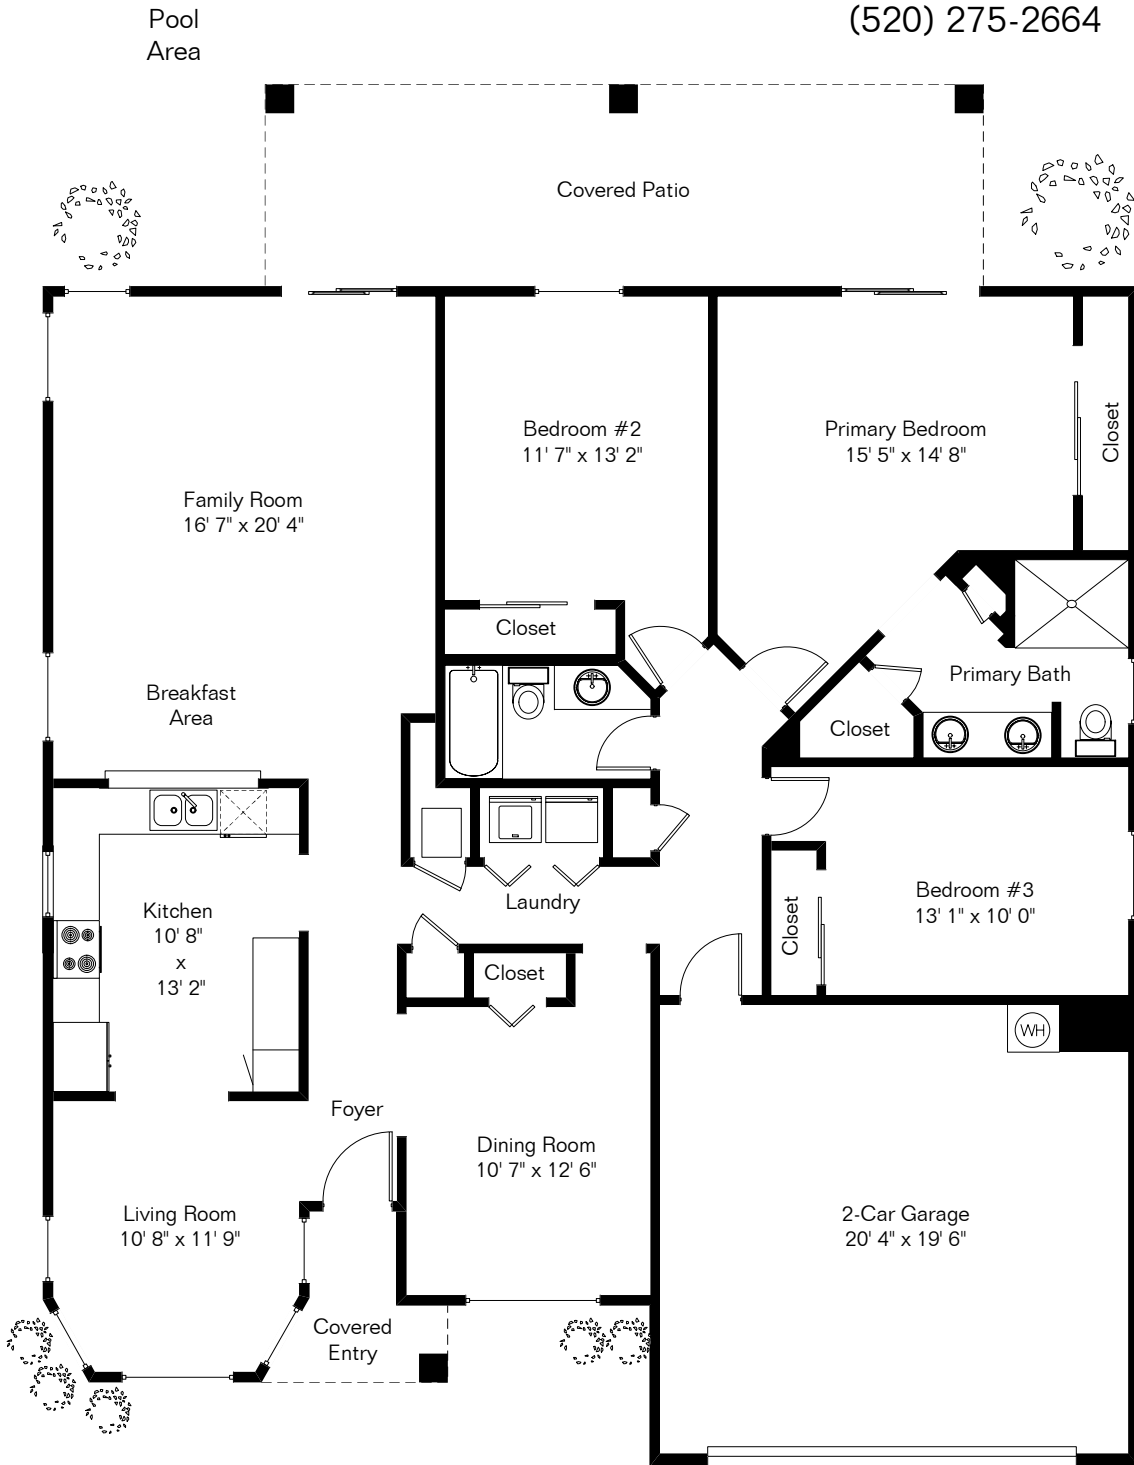

The square footages and room size information are deemed to be reliable but are not guaranteed and should be independently verified. This drawing is for marketing purposes only.

9951 N Hillview Dr

Presented by Pam Treece
Long Realty Company
(520) 275-2664

Site Visit August 2023

Living Area 1,850 Sq Ft
Garage 420 Sq Ft

Copyright 2023 Floor Plans First! LLC
All Rights Reserved.

Floor Plans First!
See the Floor Plan First™

FloorPlansFirst.com™
(520) 881-1500